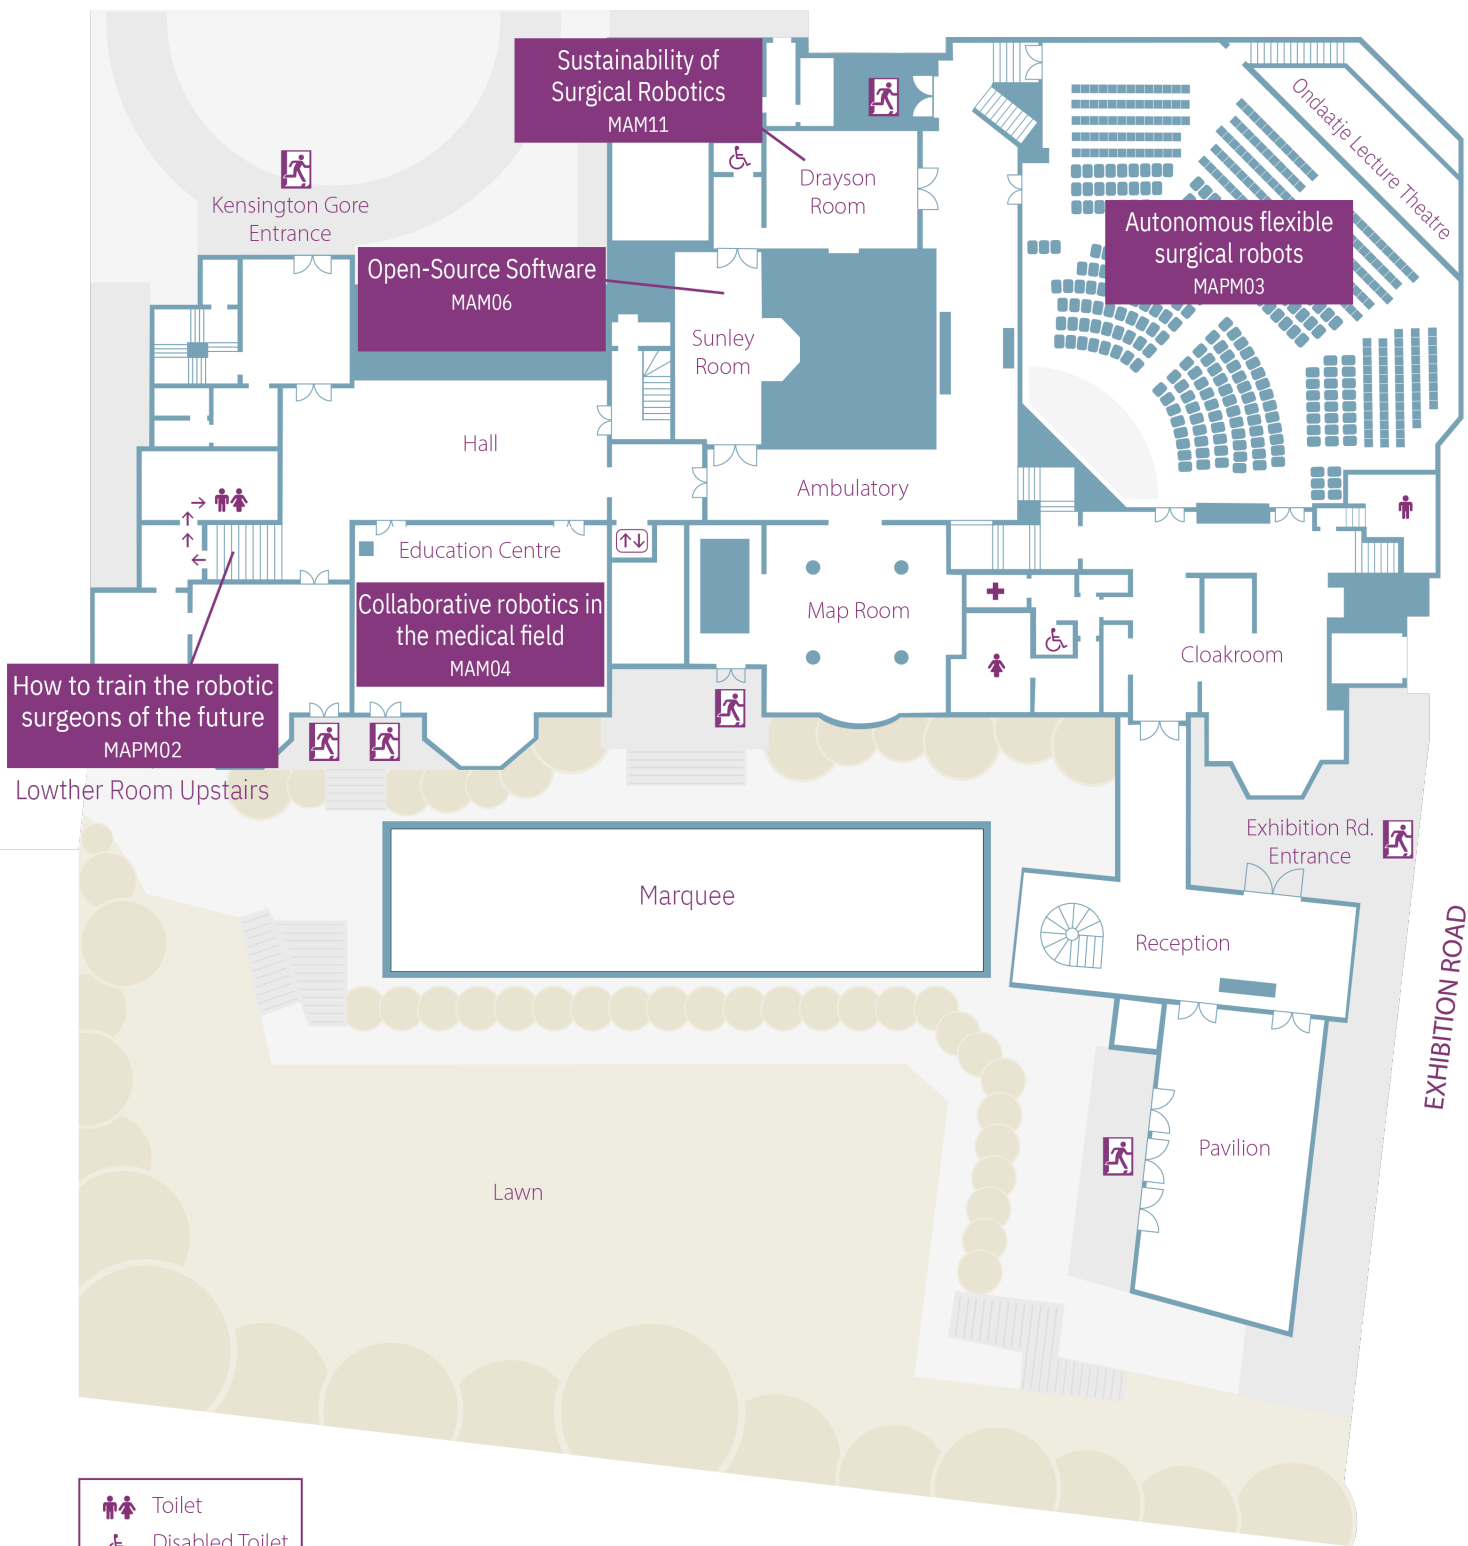

Monday 26th June Workshops Map

KENSINGTON GORE

- Toilet
- Disabled Toilet
- Lift
- First Aid Room
- Fire Exit